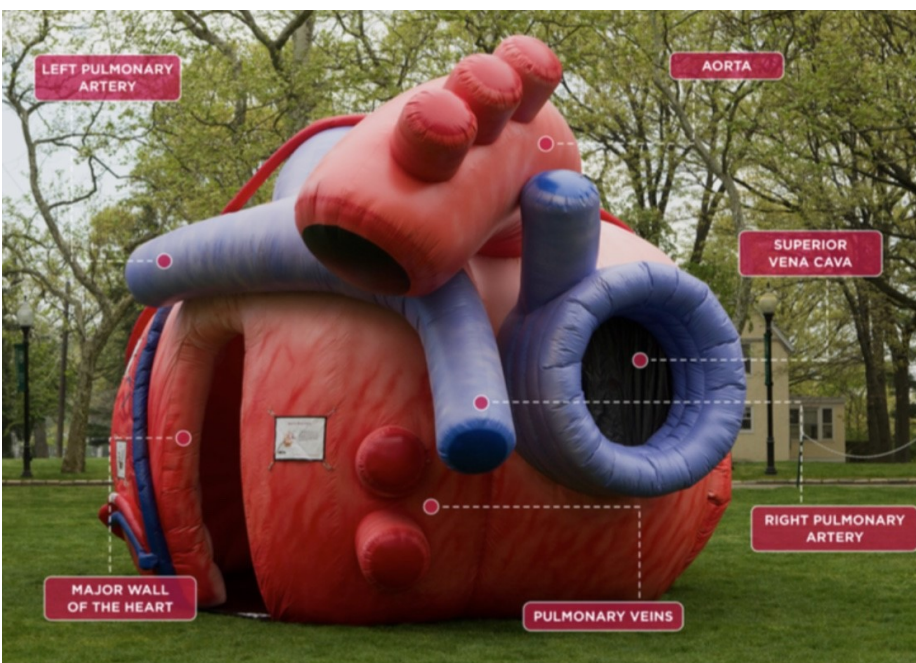

HEALTHY FROM THE INSIDE OUT

FEATURING:

T H E

MEGA H E A R T

ABOUT THE EXHIBIT:

The MEGAHeart™

Is the world's only portable, inflatable, walk-through heart exhibit. The MEGA-HEART is approximately 21 feet long by 15 feet wide by 12 feet high. Visitors enter the exhibit through the largest vein that feeds the heart, the superior vena cava, and exit through the largest artery that leaves the heart, the aorta.

SPONSOR:

United Way of Gratiot
& Isabella Counties

HEALTHY FOOD:

Available for
purchase from
Pure Vitality

WHEN:

Saturday, Feb. 2 10 a.m.—2 p.m.

WHERE:

Sacred Heart Academy Gymnasiums and
Sacred Heart Parish Center, 319 East Illinois, Mt. Pleasant

FEATURING:

The MEGA Heart | Aerobics classes | Yoga |
Cooking Classes | Raffles | Prizes | Health
Screenings | and more!